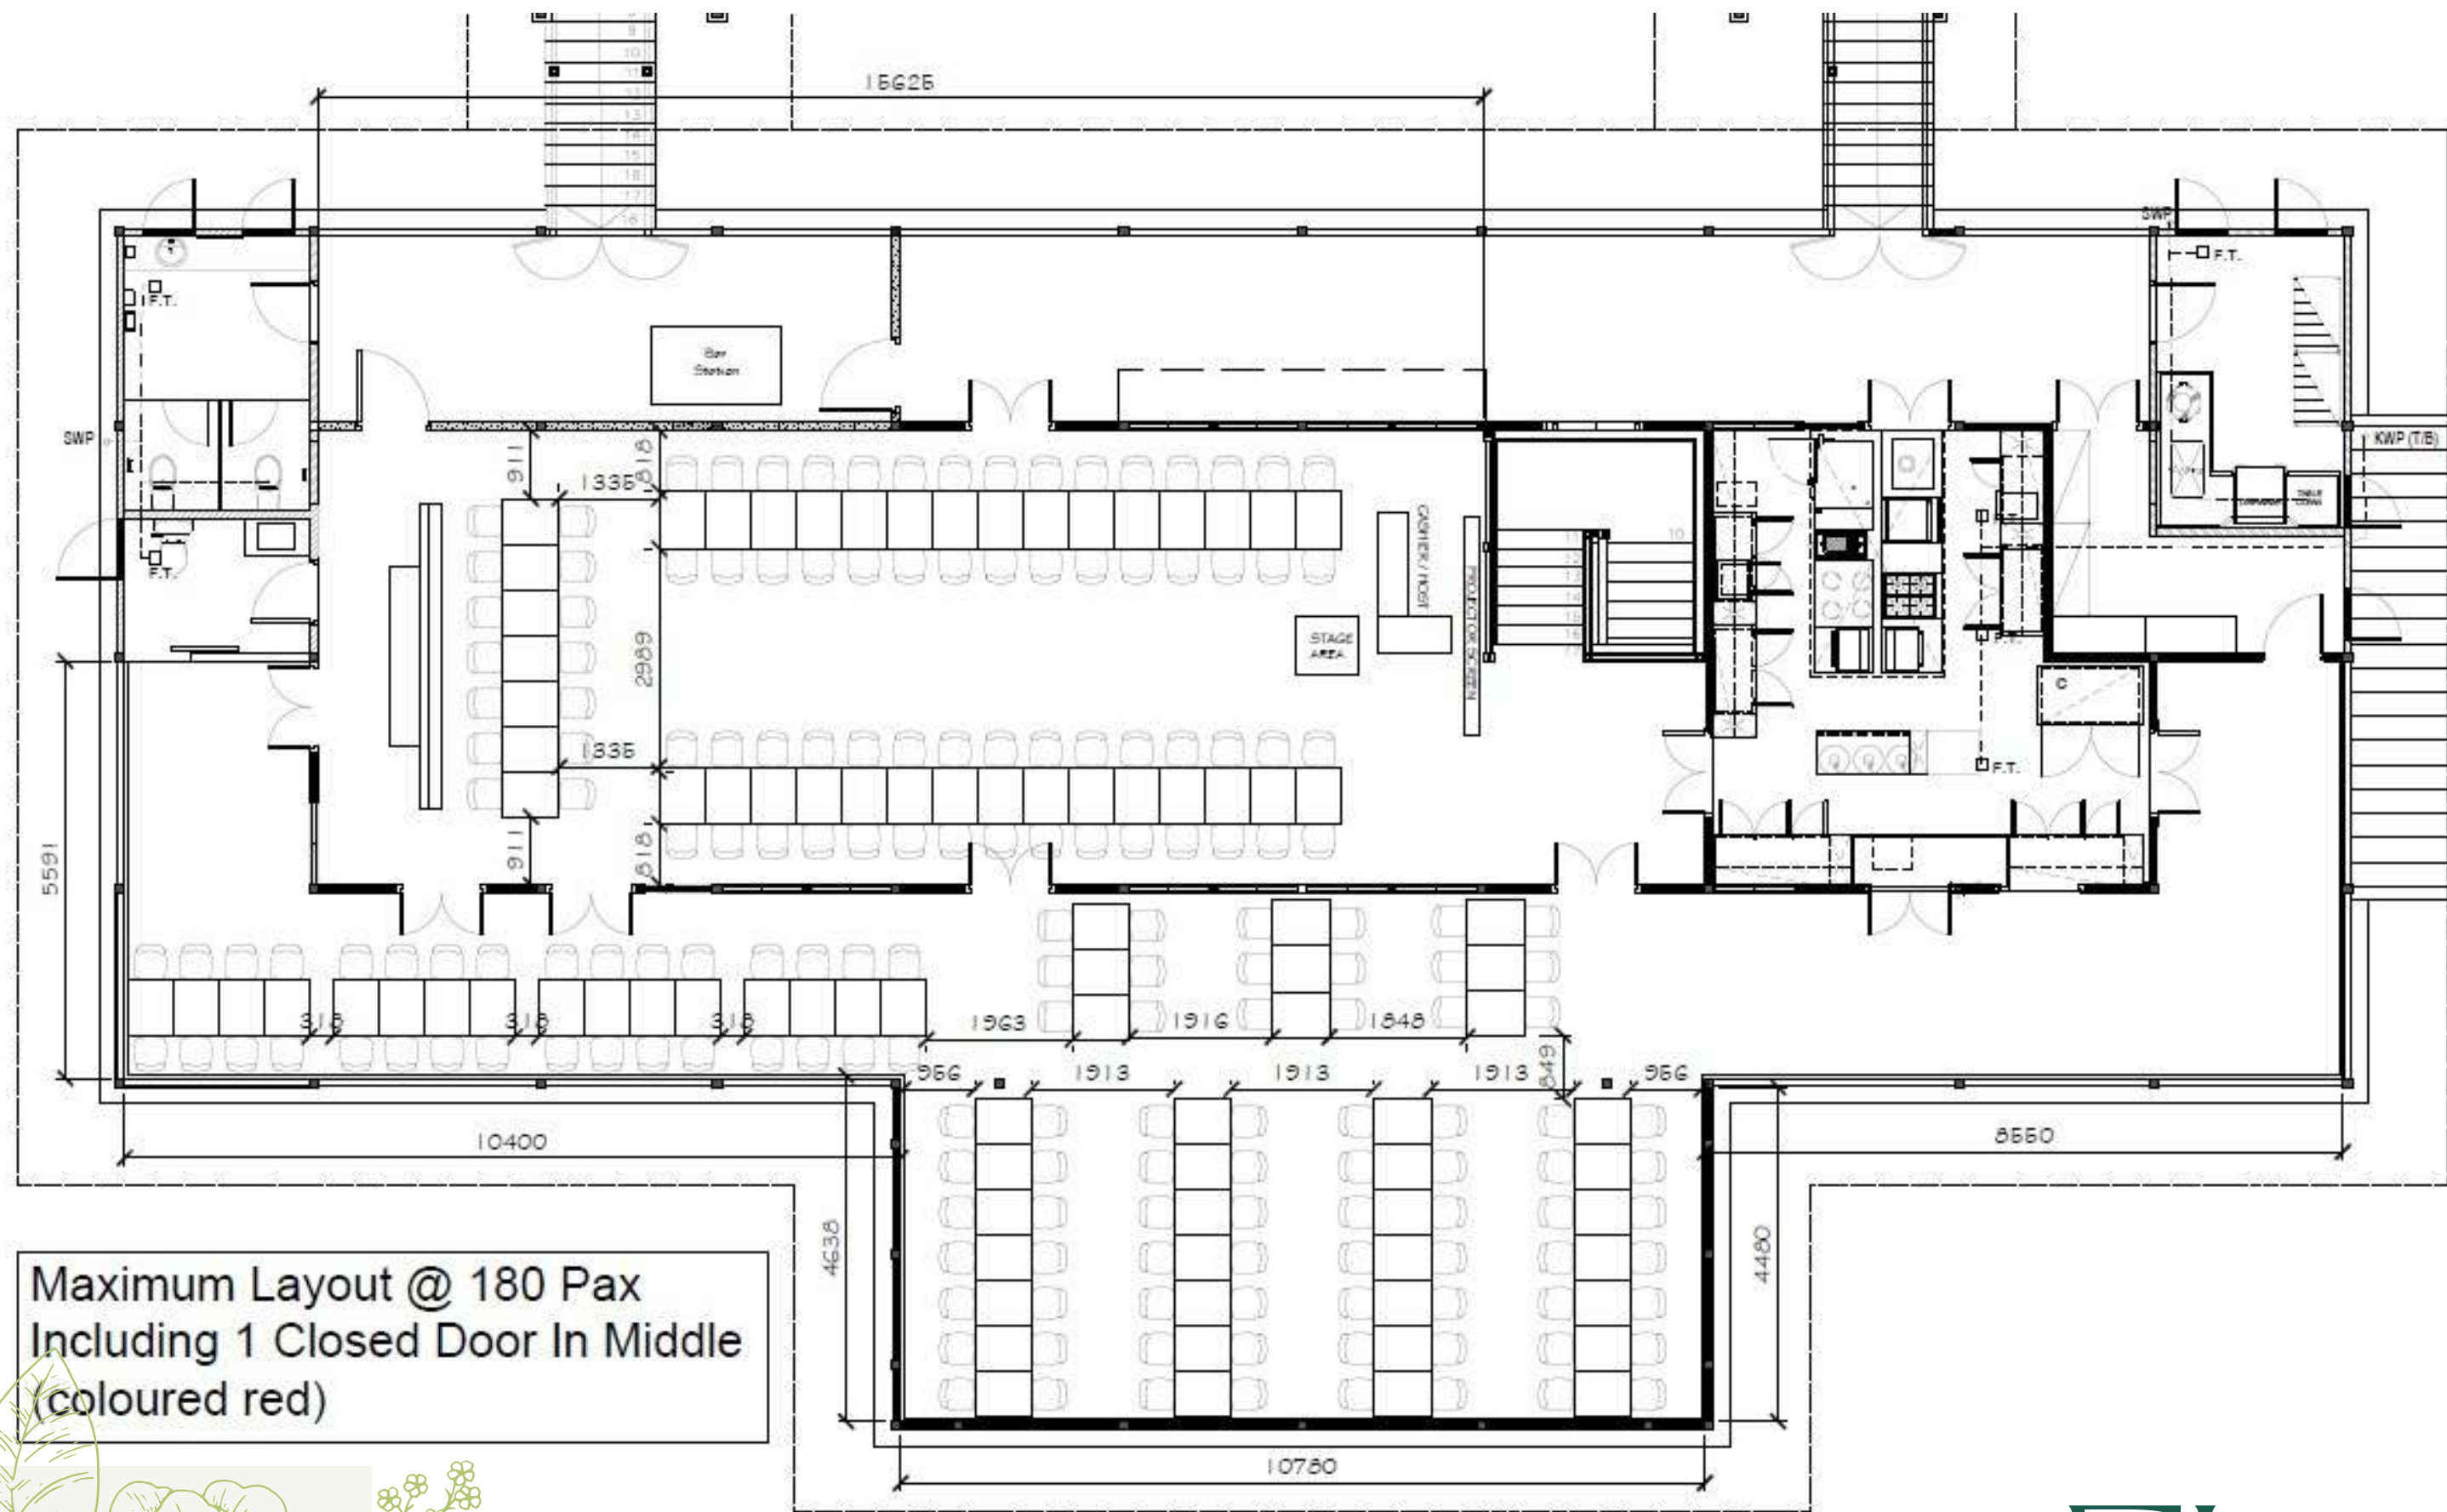

A key feature that was introduced to the upper-story dining hall is the mirrored ceiling of tapered and angled panes echoing the geometric patterns on the original windows, and bolstering the natural light coming into the space.

Cuisine

Maximum Layout @ 180 Pax
Including 1 Closed Door In Middle
(coloured red)

Capacity

SEATED : Up to 180 pax
STANDING : Up to 300 pax

Facilities

Private bridal room, Sound System, Projector & Screens, Wireless Handheld Mics